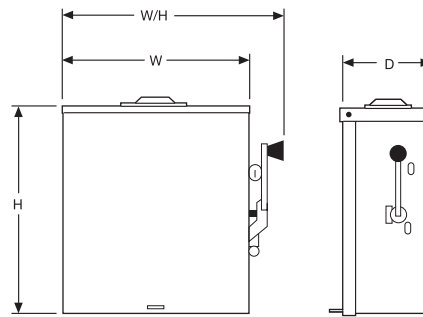

NEMA 1

DTU- 200A
NEMA 3R

Cat. No.	Series	H		W		D		W/H	
		In.	mm.	In.	mm.	In.	mm.	In.	mm.
82344	E2	30.88	784	20.00	508	23.88	607	11.75	298
82344RB	E1	32.50	826	20.63	524	24.00	610	10.63	270

Safety Switch Dimension