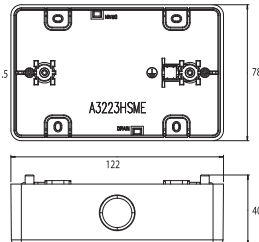

Indicator & Accessories

Hotel Series

Weatherproof

A3223HSME

Hotel series - Accessories