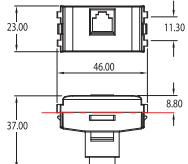

Voice / Data / Dimmer / fan Control

3031RJ64M-T